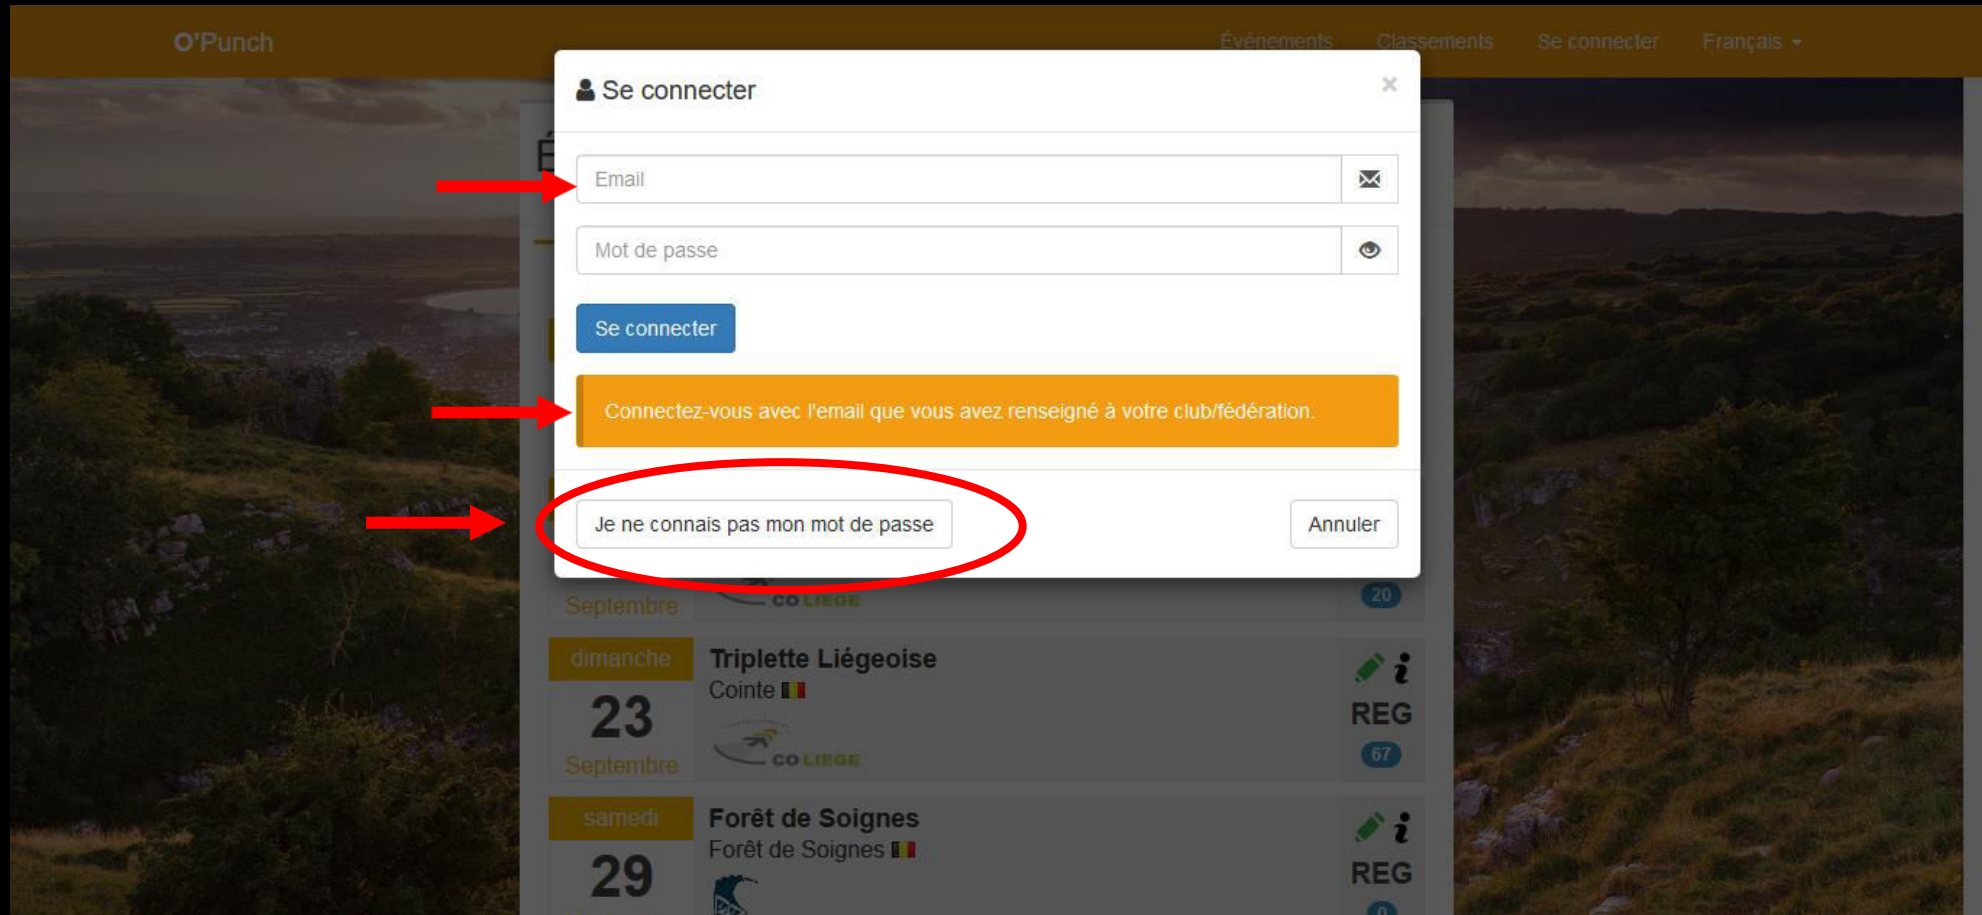

Première connexion